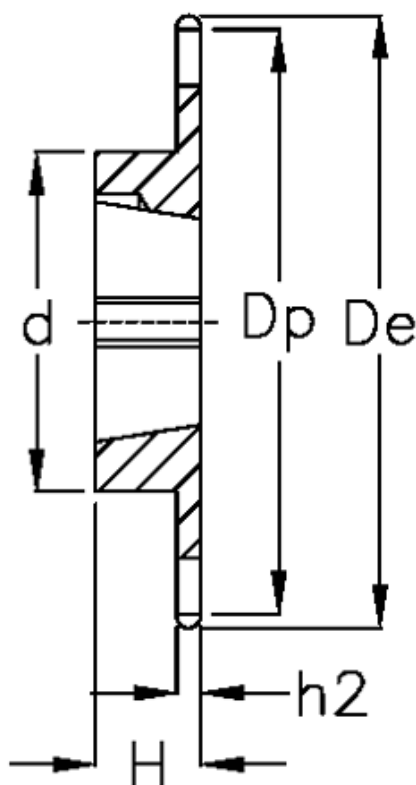

Article number: 616031003025

Description: Taperbored sprocket 06 B-1 Z=25 simplex  
for bushing 1210

## Measures

C	= 1
d	= 63
De	= 80
Dp	= 76.02
For bush	= 1210
For chain size	= 3/8" x 7/32"
For chain type	= 06 B-1
H	= 25

h1	= 5.3
Material	= Stål
Number of teeth	= 25